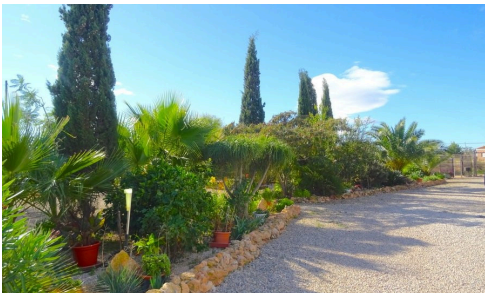

#703

REF 703 Beautiful Finca Near Fuente Alamo

€299,950

📍 Campillo de Arriba, Fuente Alamo, Murcia

This is a very special finca located near Corvera International airport and 5 km from the town of Fuente Álamo set in a beautiful setting surrounded by almond trees. This finca has a main building, as the residential house, an out building which houses 4 double bedrooms each with an ensuite, wardrobe and front door, another outbuilding of 80m², currently used as storage and an unfinished structure, designed to be a detached 3 bedroomed villa.