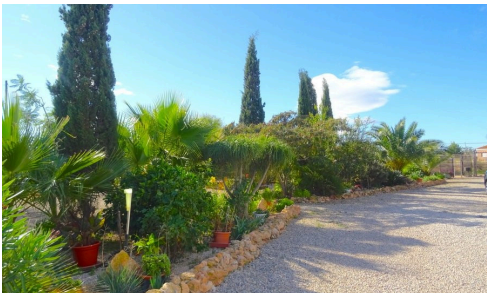

## REF 703 Beautiful Finca Near Fuente Alamo

€299,950

📍 Campillo de Arriba, Fuente Alamo, Murcia

This is a very special finca located near Corvera International airport and 5 km from the town of Fuente Álamo set in a beautiful setting surrounded by almond trees. This finca has a main building, as the residential house, an out building which houses 4 double bedrooms each with an ensuite, wardrobe and front door, another outbuilding of 80m<sup>2</sup>, currently used as storage and an unfinished structure, designed to be a detached 3 bedroomed villa.