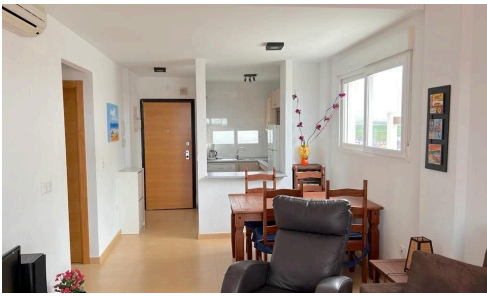

## REF 969 Corner Penthouse Apartment

€79,000

📍 Condado de Alhama, Alhama de Murcia, Murcia

€95,000

This stunning 2 bed 1 bath apartment with an extended terrace next to the Jack Nicklaus design golf course on the popular Condado de Alhama resort Murcia. A gated community with 24hr security and walking distance to the restaurants, bars, supermarket and sports facilities. The property features a lift access, communal swimming pool, a private parking space and only 20 mins drive to the popular beaches of Bolnuevo. Sold fully furnished. Now available