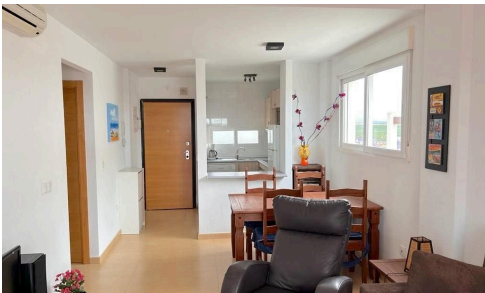

969

REF 969 Corner Penthouse Apartment

€79,000

📍 Condado de Alhama, Alhama de Murcia, Murcia

€95,000

This stunning 2 bed 1 bath apartment with an extended terrace next to the Jack Nicklaus design golf course on the popular Condado de Alhama resort Murcia. A gated community with 24hr security and walking distance to the restaurants, bars, supermarket and sports facilities. The property features a lift access, communal swimming pool, a private parking space and only 20 mins drive to the popular beaches of Bolnuevo. Sold fully furnished. Now available