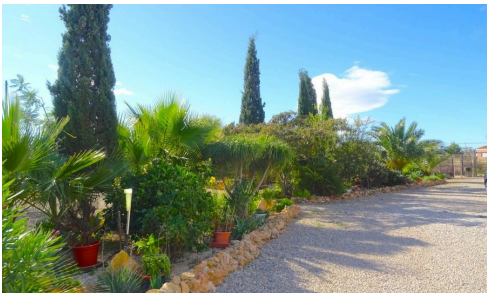

#703

REF 703 Beautiful Finca Near Fuente Alamo

€299,950

📍 Campillo de Arriba, Fuente Alamo, Murcia

This is a very special finca located near Corvera International airport and 5 km from the town of Fuente Álamo set in a beautiful setting surrounded by almond trees. This finca has a main building, as the residential house, an out building which houses 4 double bedrooms each with an ensuite, wardrobe and front door, another outbuilding of 80m², currently used as storage and an unfinished structure, designed to be a detached 3 bedroomed villa.