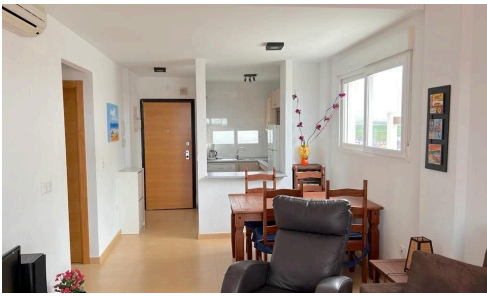

969

REF 969 Corner Penthouse Apartment

€79,000

📍 Condado de Alhama, Alhama de Murcia, Murcia

€95,000

This stunning 2 bed 1 bath apartment with an extended terrace next to the Jack Nicklaus design golf course on the popular Condado de Alhama resort Murcia. A gated community with 24hr security and walking distance to the restaurants, bars, supermarket and sports facilities. The property features a lift access, communal swimming pool, a private parking space and only 20 mins drive to the popular beaches of Bolnuevo. Sold fully furnished. Now available